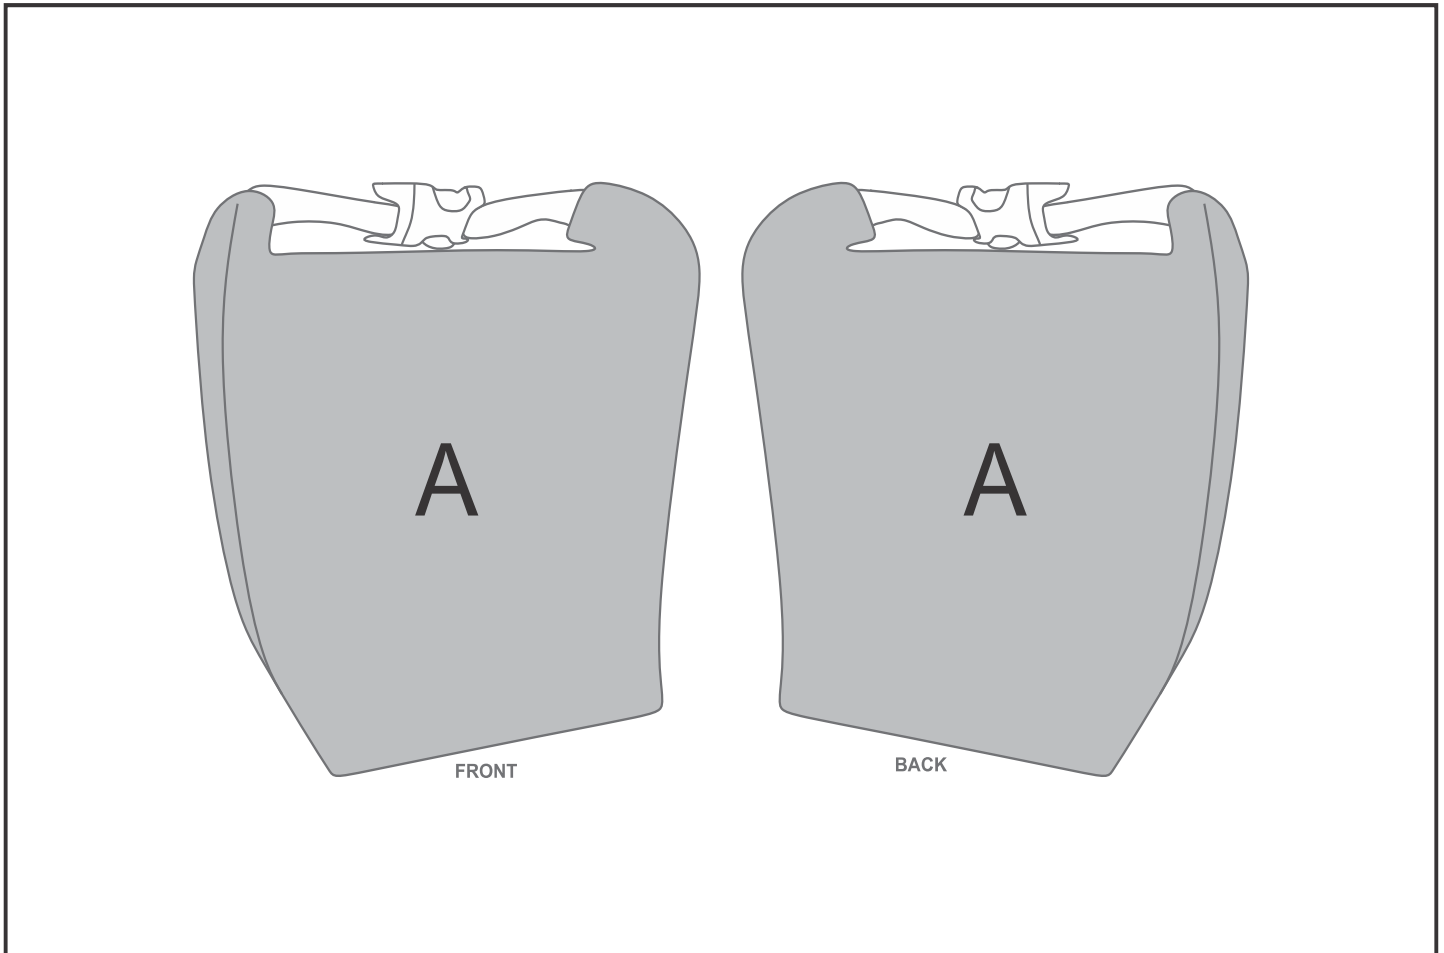

CC-HP-20-G

Hoppla Protea Polyester Lunch Cooler

Need to know:

- Includes 1-Position Sublimation (setup fees apply)
- Please Note: We cannot guarantee 100% logo Alignment on all Brandable Panels.

Branding Options:

Position	Branding Method (Branding Code)	No. of Colours	Dimension
A	Custom Sublimation A (CPSUB-A)	Full Colour	405mm wide x 875mm high